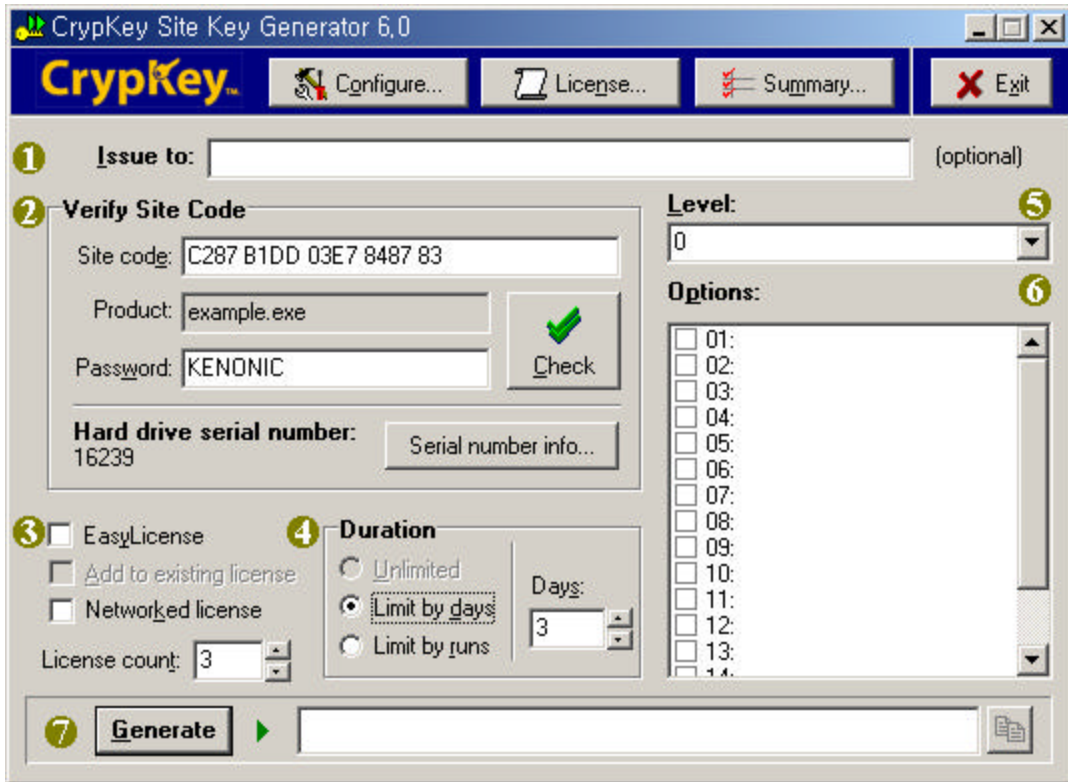

-
-

NT Driver

CrypKey 6.0 CrypWrap , CrypKey Help

1. <CrypKey DIR>\Crypwrap\EXAMPLE.EXE

[2] CrypWrap -

2. Site Code , 'Display Site Code'

[3] License Agreement -

3. 'View license agreement' , 'Yes'

[4] Site Code

4. [4] , Site Code ' C287 B1DD 03E7 8487 83'

5. Site Key Generator

[5] CrypKey Site Key Generator 6.0

6. Site Code Site Key Generator 'Site Code'
, 'Check'

[6] Site Code

7. 'Level' '123' , 'Generator'