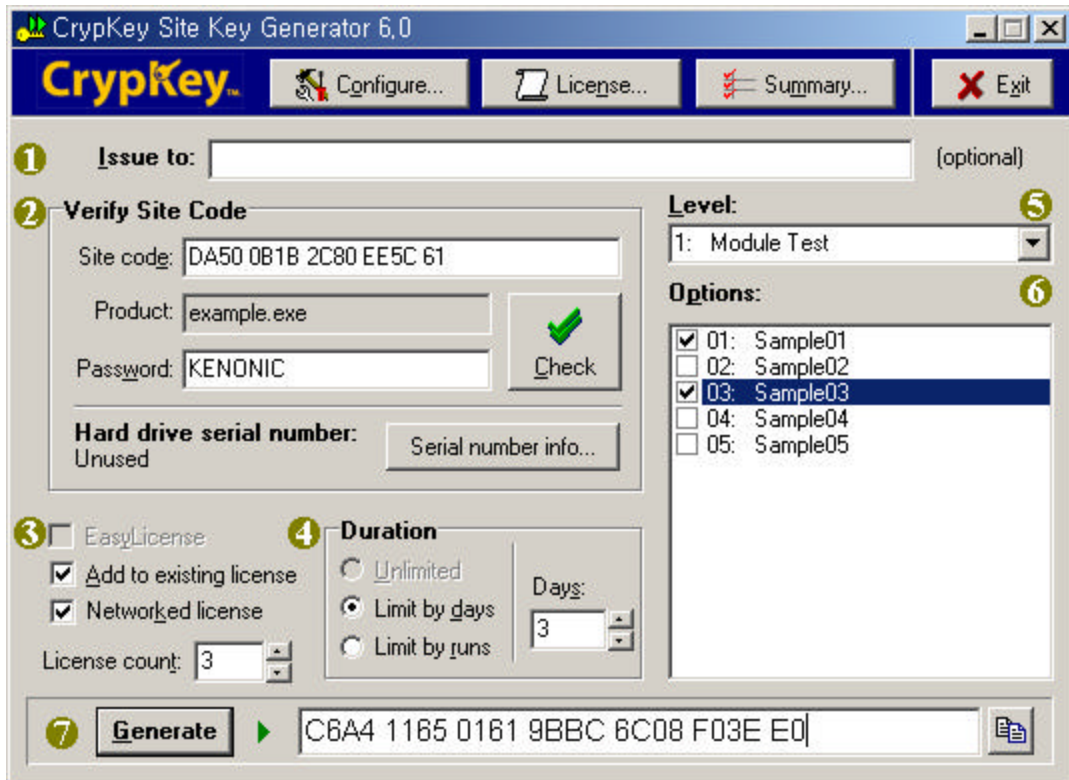

[61] Option Site Key

Sample01, Sample02