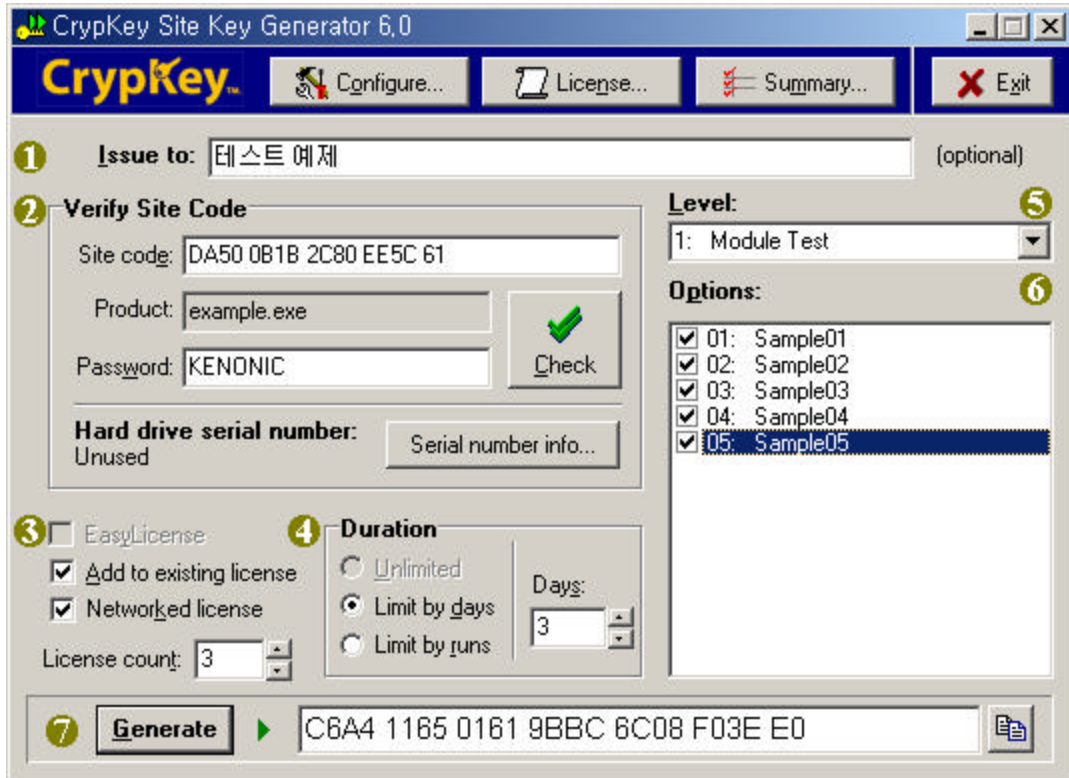

5.4 SiteKey Generator

[62] CrypKey Site Key Generator 6.0

SiteKey Generator

- Issue to