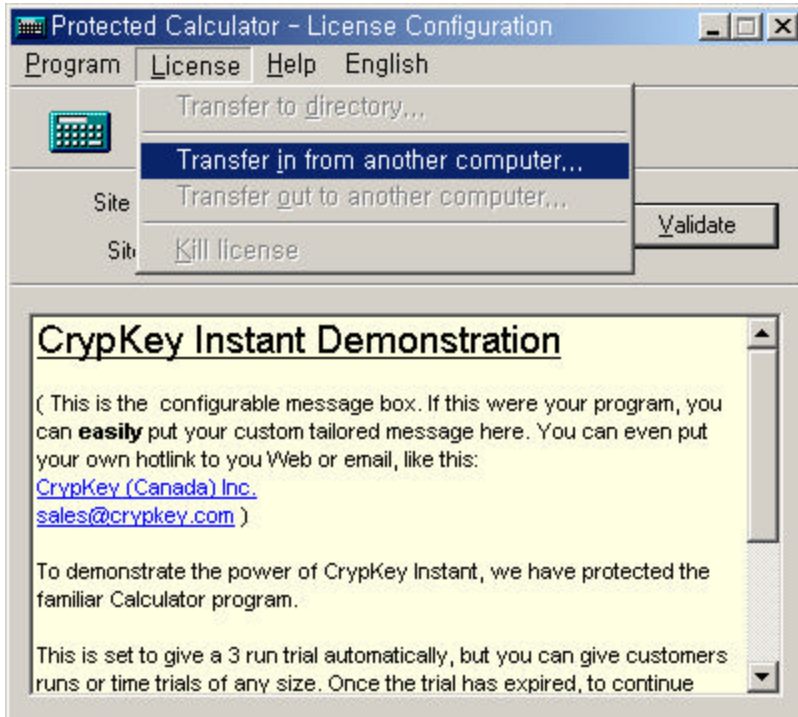

Target

, Target

License Configuration , License 'Transfer in from another computer'

[78] Target

License Configuration