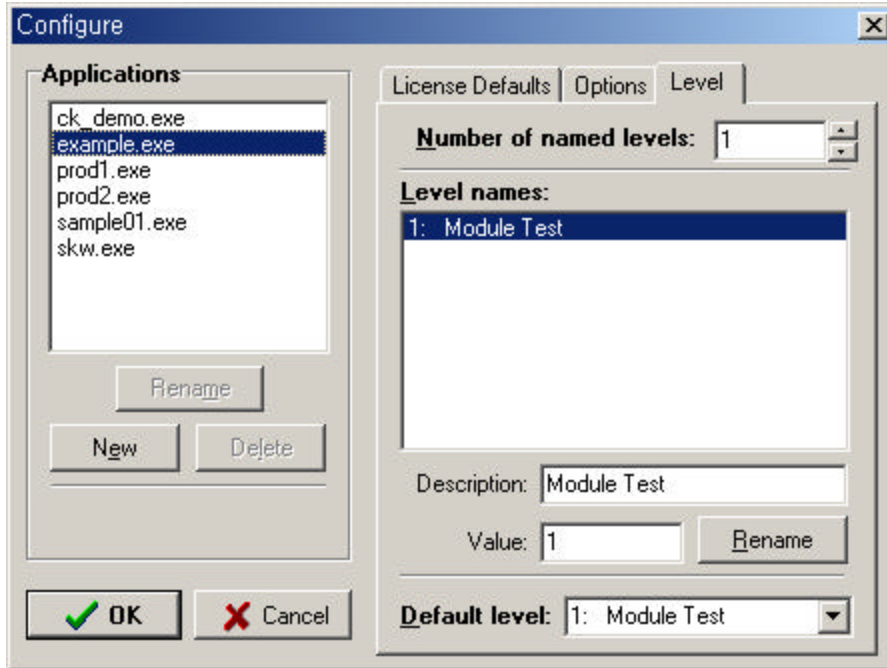

Configure Level ' . Number of named Levels
CrypKey 가
, 가 1 '
Description Module Test ' Value 1 '

[58] Level