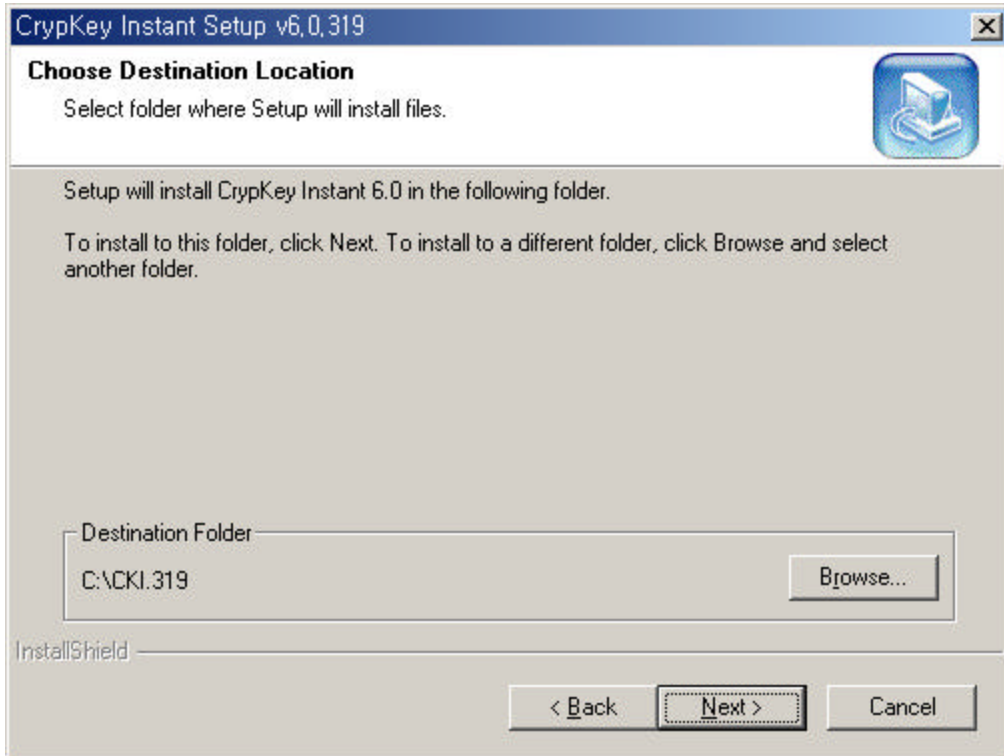

3

“Install CrypKey Instant”

InstallShield

, ‘Next’

[28]

4

License Agreement . 'Next' .

CrypKey . 'Browse'
, 'Next' .