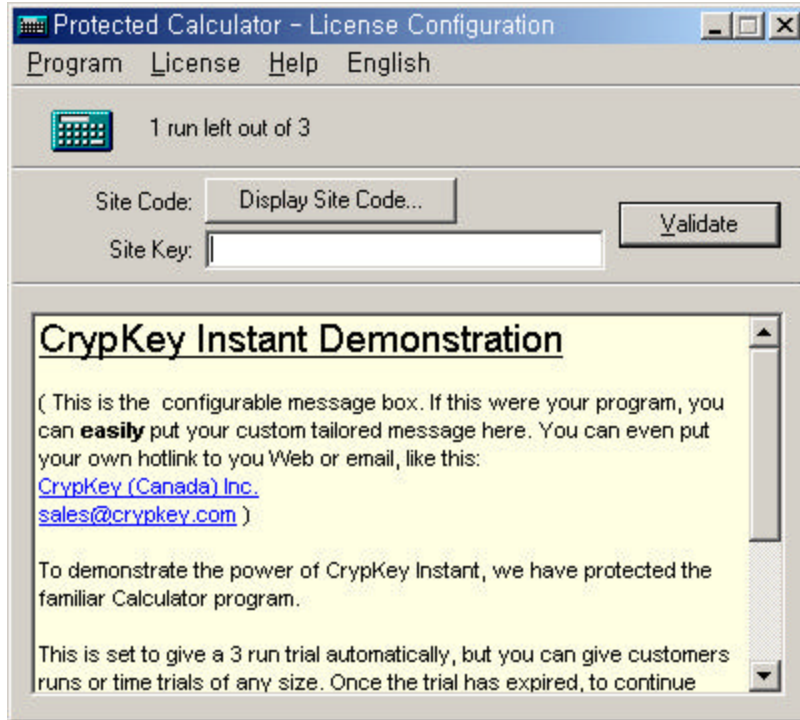

example.exe
1
가
Code
Site Code
'Enter'
License Configuration
License Configuration
Site

[34]

License Configuration , Site Code
Display Site Code..

[35] License Configuration

License Agreement 'Yes' , Site
Code (AF4A D986 81E8 BB18 2E)