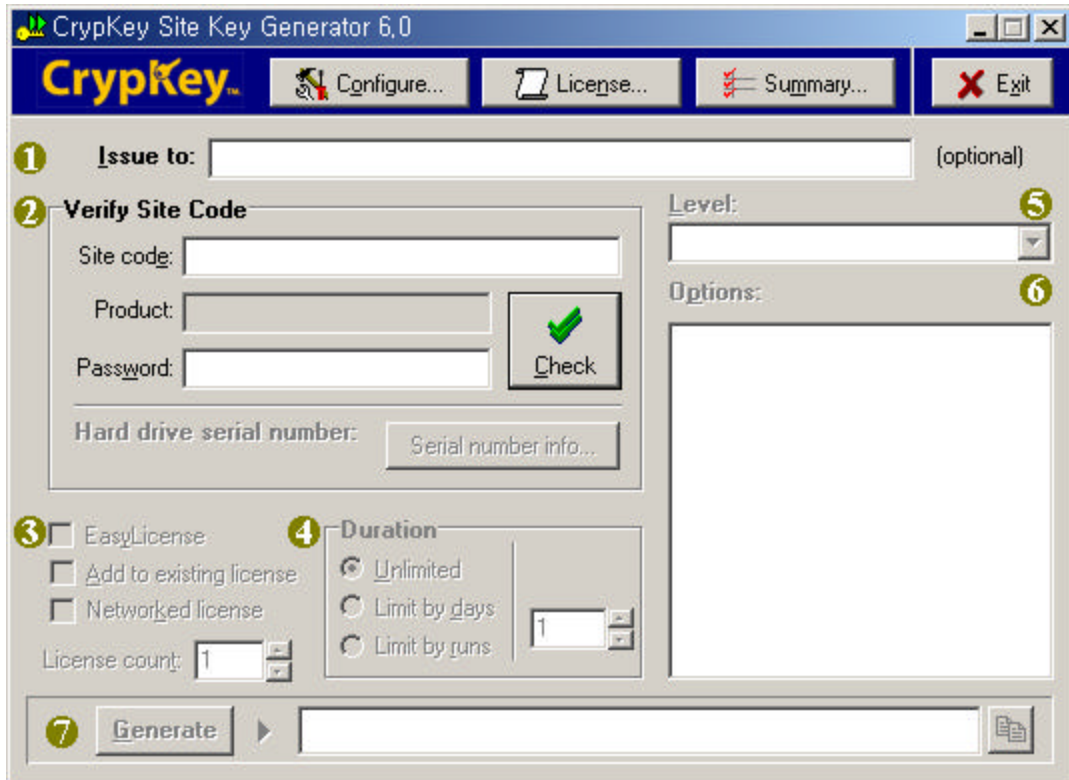

4. [4] , Site Code ' C287 B1DD 03E7 8487 83'

5. Site Key Generator

[5] CrypKey Site Key Generator 6.0