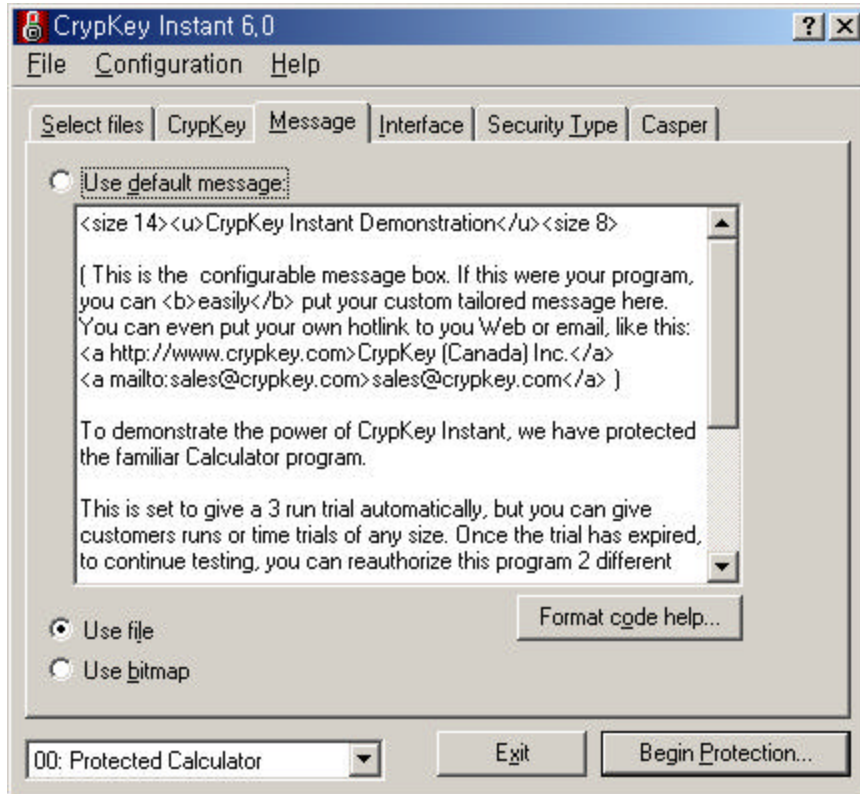

6.3 Message

[67] CrypKey Instant Message

CrypKey Instant

. 가 ,