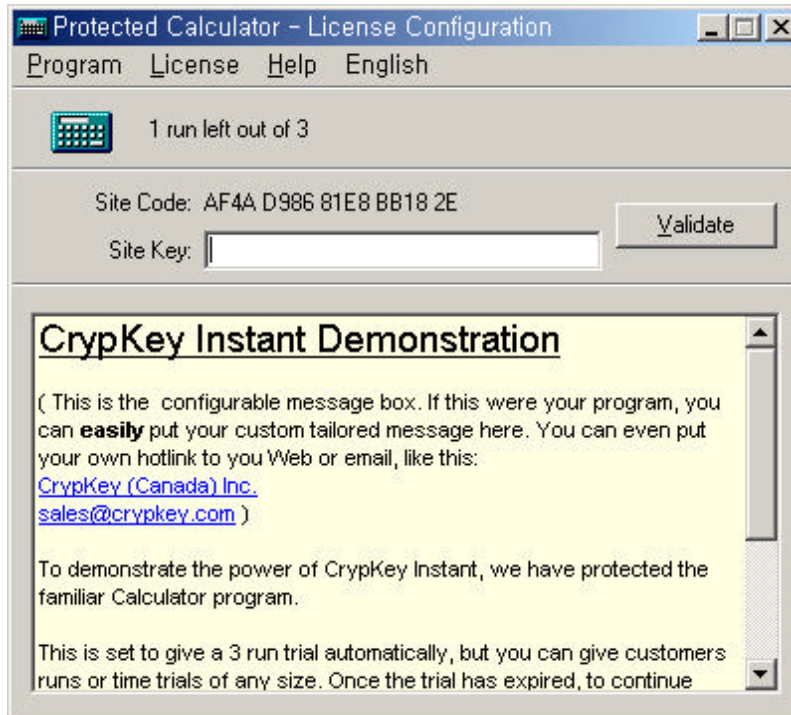

[37] Site Code