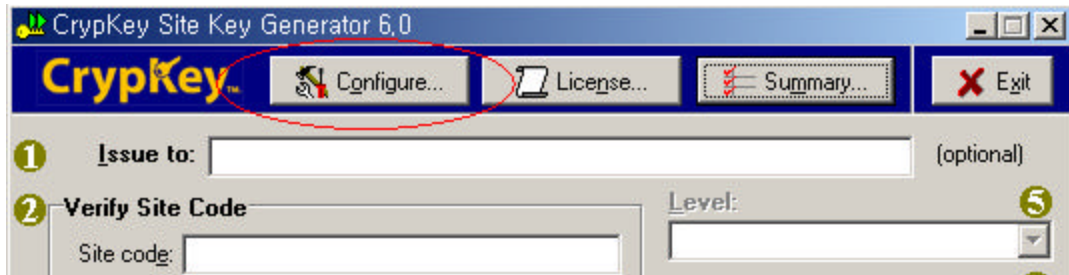

[46] CrypKey Site Key Generator

Configure