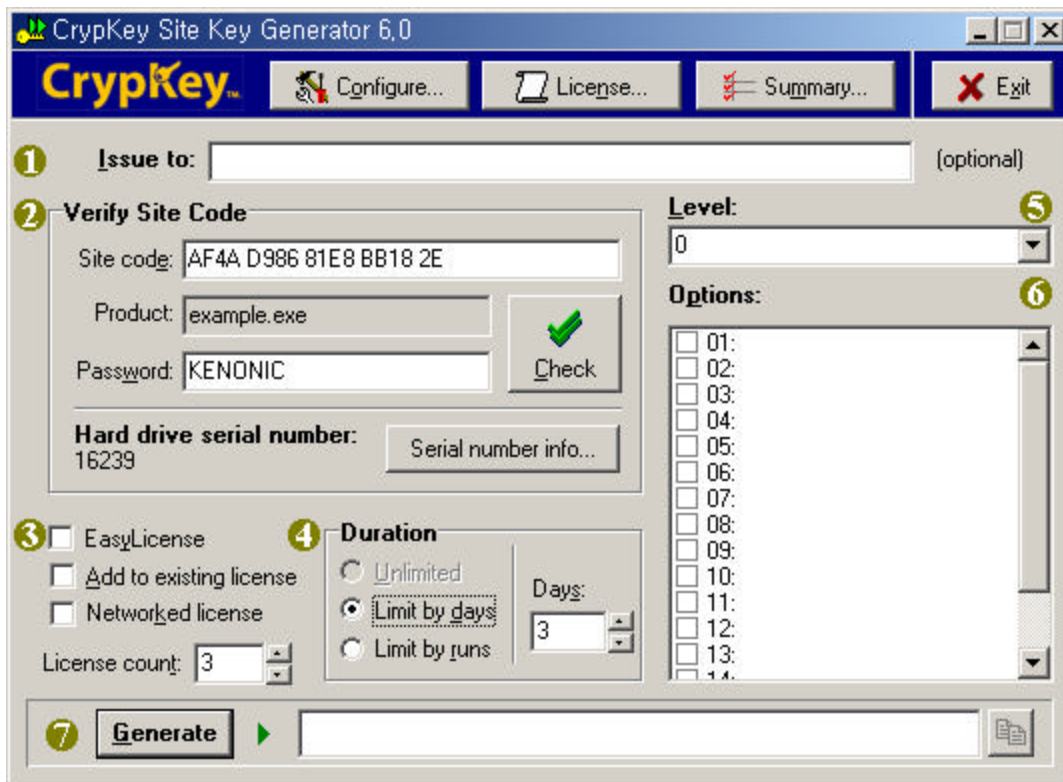

Crypkey Instant

Site Key Generator

[38] Site Key Generator

Site Key Generator

[39] CrypKey Site Key Generator

Site Key
37] Site Code "AF4A D986 81E8 BB18 2E" Site Key [

Generator Site Code 'Check' CrypKey Site Key
'KENONIC' Password