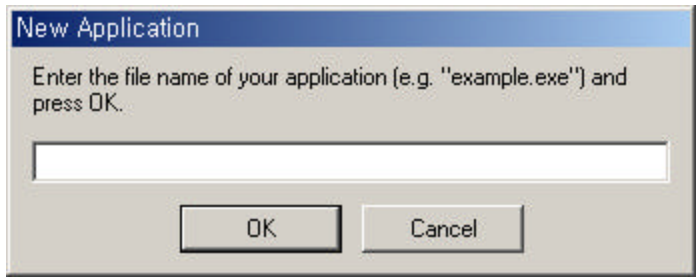

Site Key , Key
Site Code Site Key Generator가 , CrpKey
Site Key Generator 가

[46] CrypKey Site Key Generator

Configure

[47] Site Key Generator Configure

Configure , License Defaults, Option, Level 37
Site Key ,
Site Key ,
Configure .
• :
New ' , New Application ' (,
example.exe) , OK ' , Rename '
Delete ' Application ' .