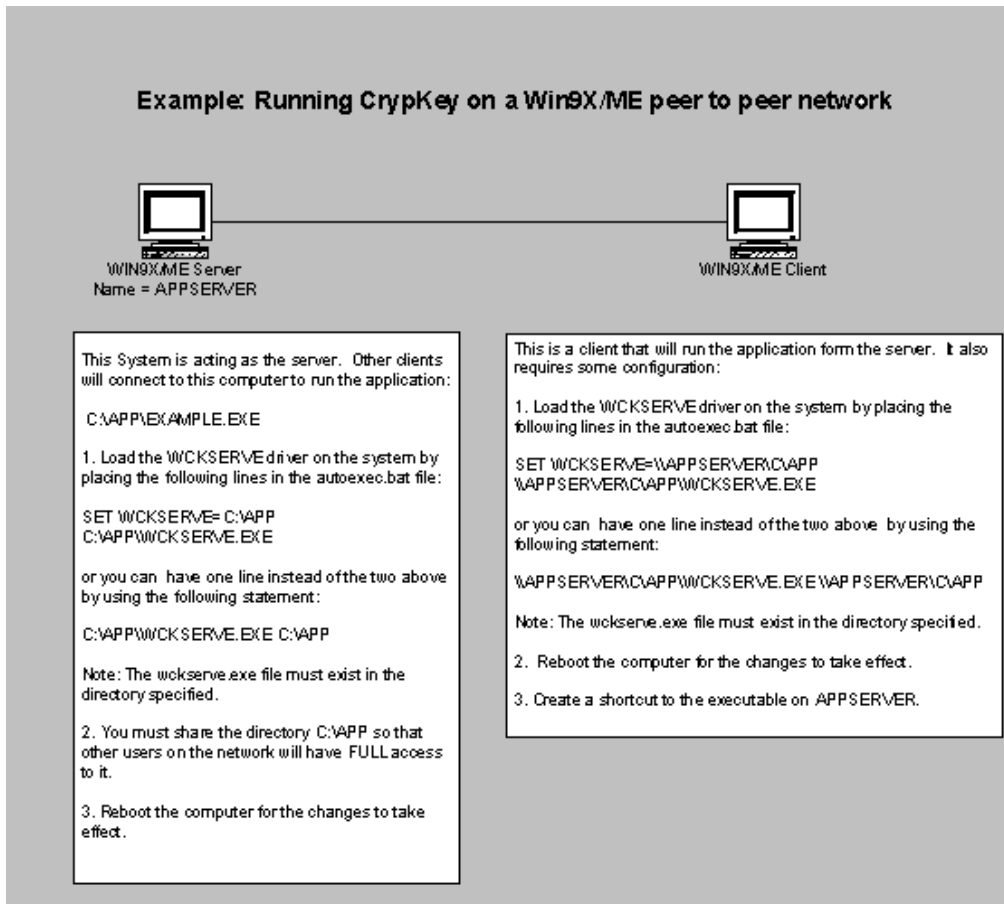

MYAPP1, MYAPP2

CrypKey

. Wckserve.exe

Wckserve.exe