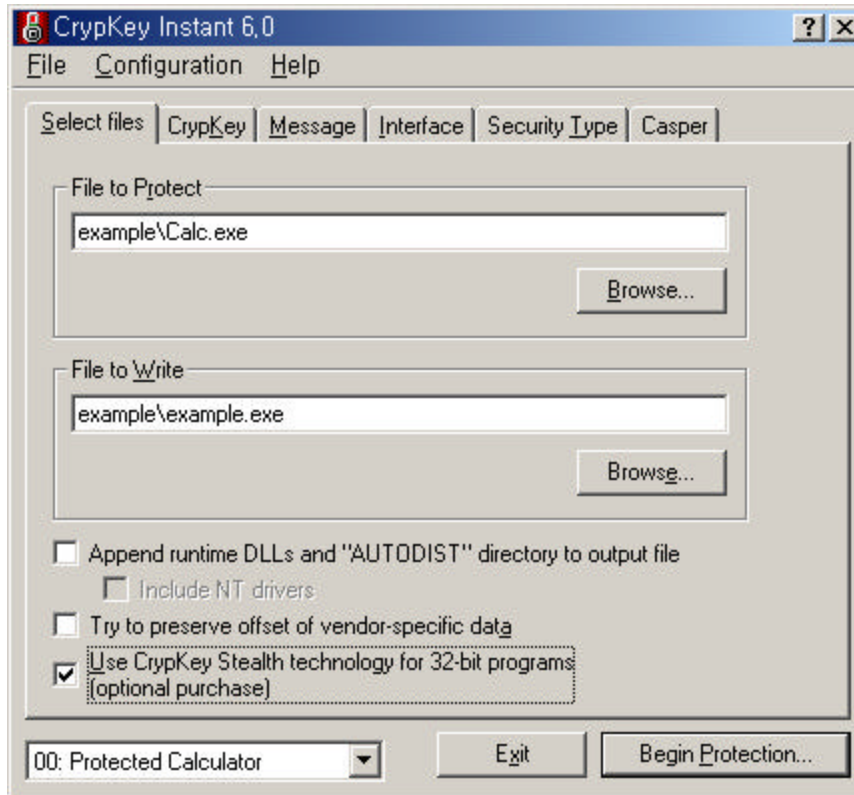

CrypKey

HDD

“CKI. 3XX”

CrypKey Instant

‘CrypKey Instant’가

6.1 Select Files

[65] CrypKey Instant Select Files

File to Protect ' Browse