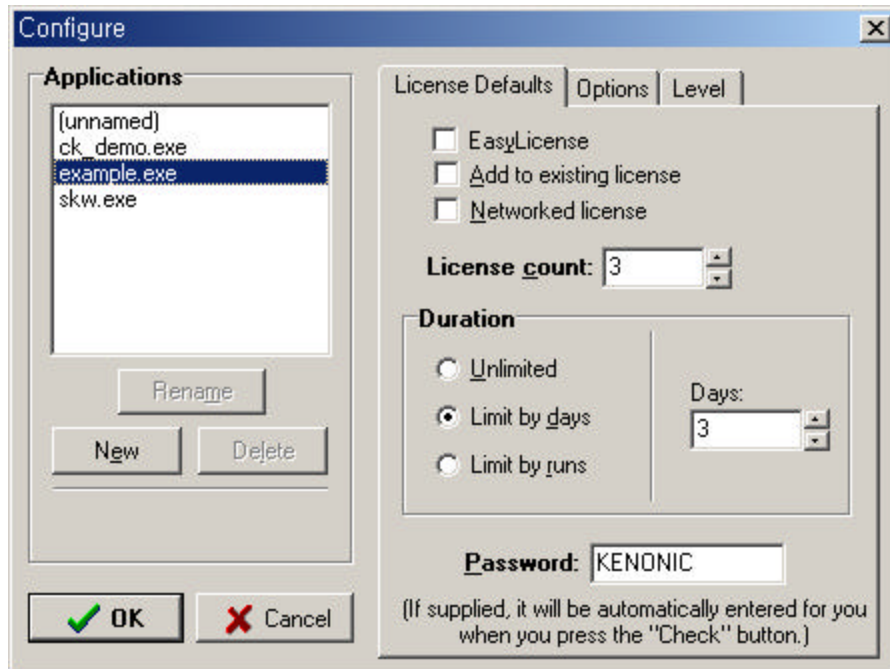

[47] Site Key Generator Configure