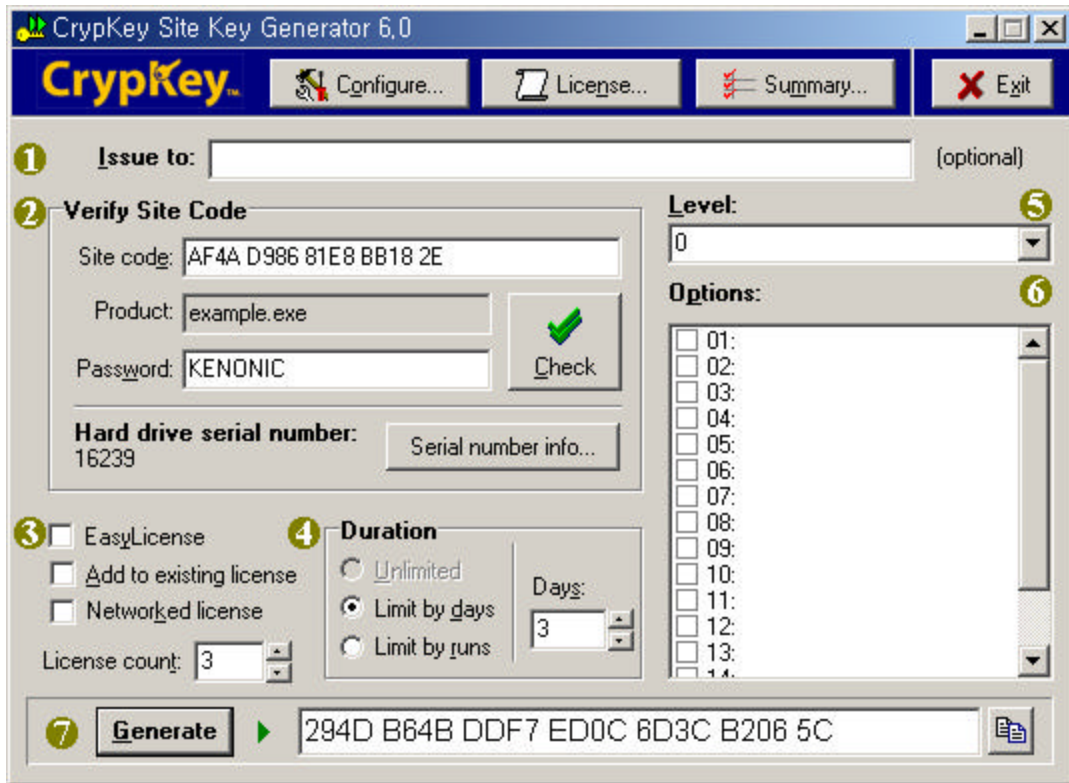

, 'Generate'

Site Key

[41] Site Key

example.exe

Site Code

Site Key 26

/

. (294D B64B DDF7 ED0C 6D3C B206

5C)