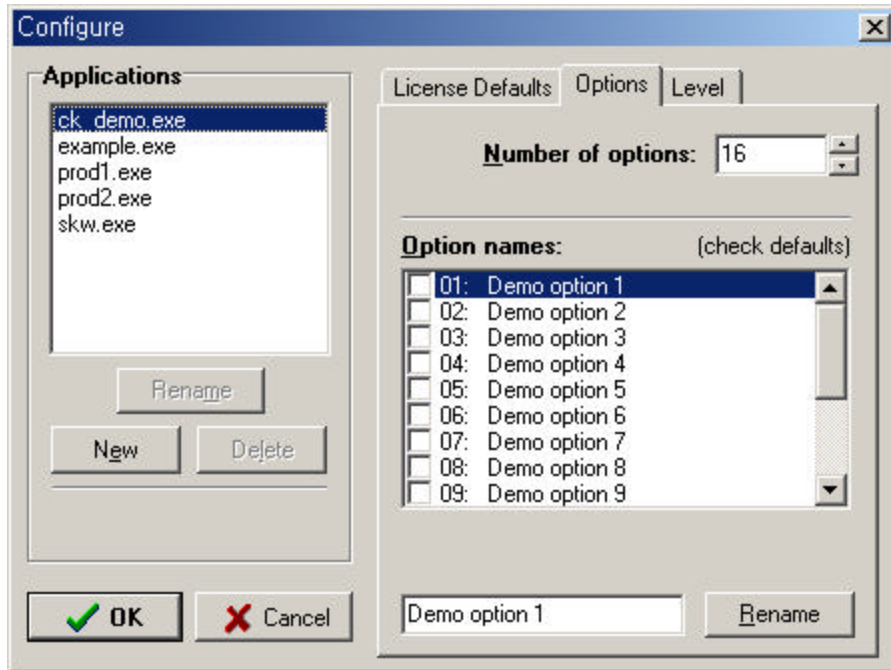

, 가 'KENONIC' .
Configure ' Options ' , 5.2 '
Option Number of Options ' Option names ' Default

[49] Configure Option