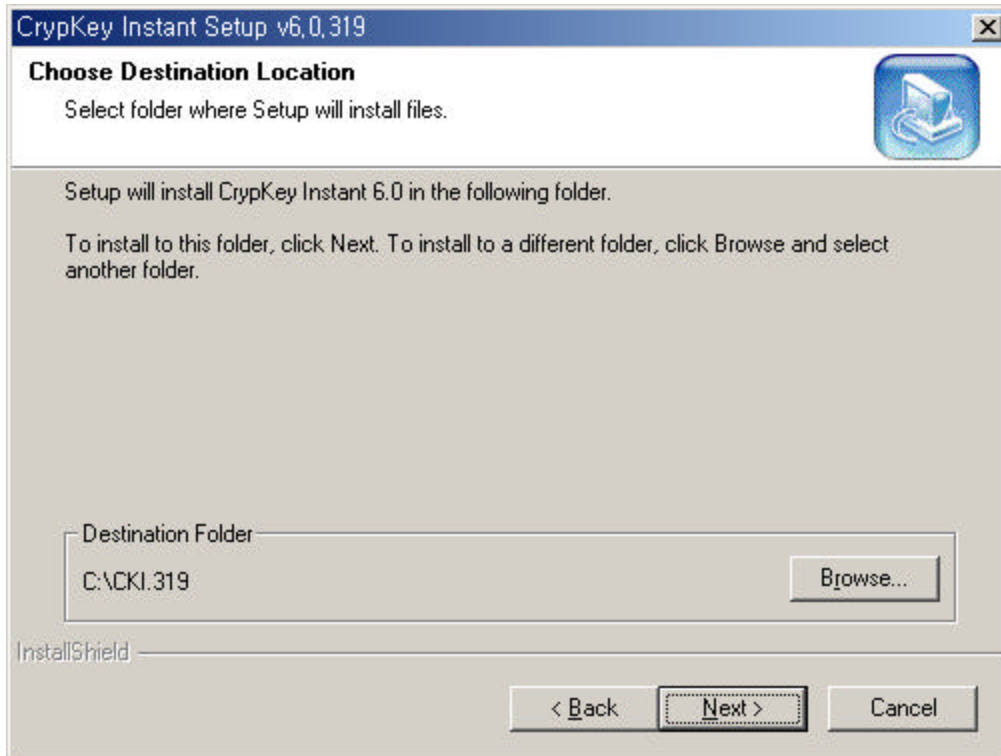

CrypKey . 'Browse'
, 'Next' .

[23] CD 4