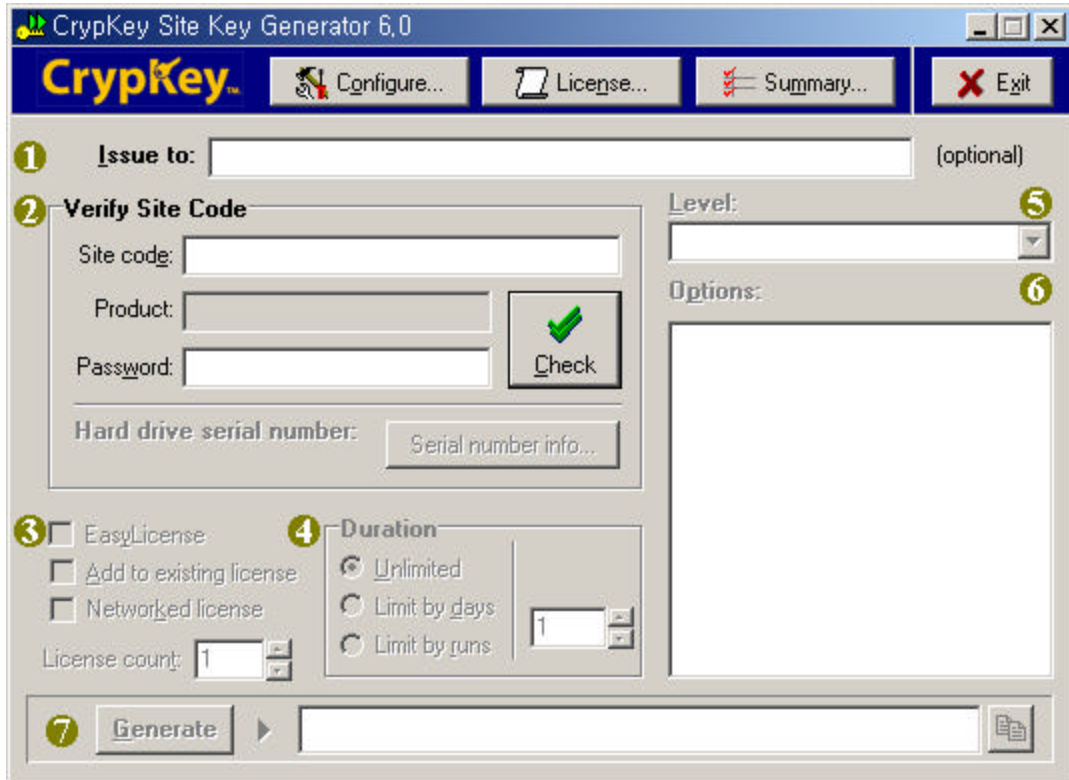

Site Key Generator

[39] CrypKey Site Key Generator