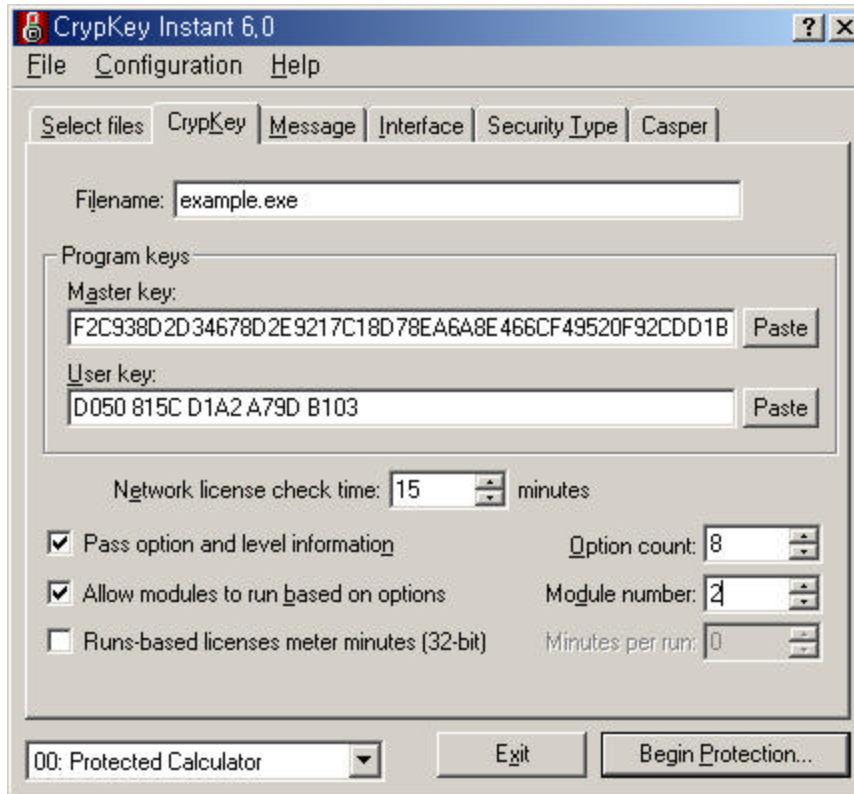

CrypKey

[55] Sample02.exe CrypKey

- **Filename**

```
:                               Sample01.exe
Sample01.exe                   Sample02.exe
                                'Filename'
Sample02.exe
가
```