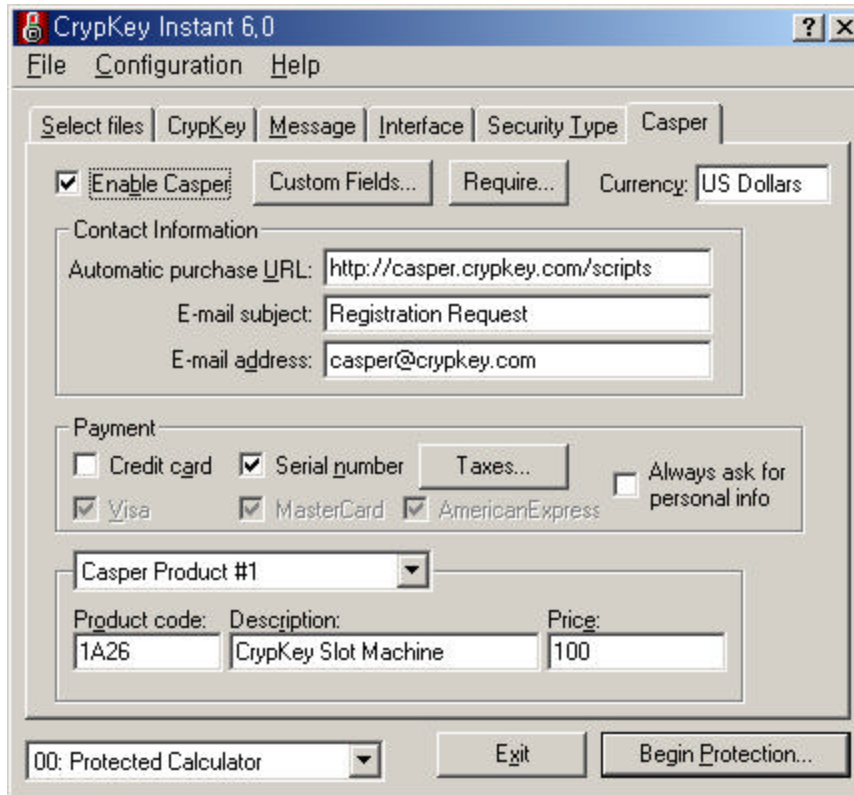

6.6 Casper

[70] CrypKey Instant CASPER

Casper
, CrypKey Instant
Casper

CrypKey Instant가