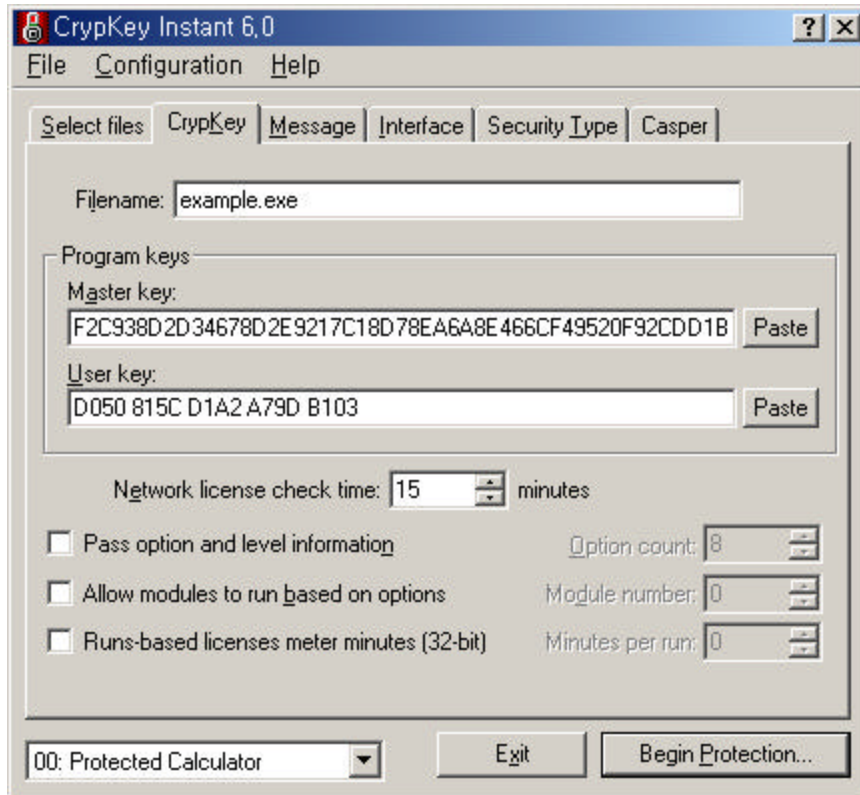

6.2 CrypKey

[66] CrypKey Instant CrypKey

- Filename

```
        (XXXXXX.exe/dll
    File to Write '
        ,
        % CRYPTKEY ( ,
    )
```